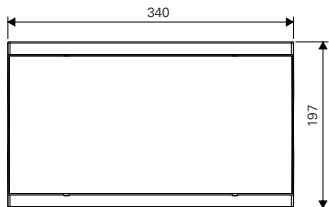

Style 22011 CG-S

Safety luminaire and escape sign luminaire

Style 22011 CG-S

- Single-sided escape sign luminaire or safety luminaire of high quality, UV-resistant, halogen-free plastic
- Modular constructed luminaire series permits combination with various fixing modules
- Includes transparent cover with simple snap mounting and pictogram foil set
- Simple mounting via quick mounting set (can be pre-assembled) with integrated terminal block for through-wiring
- Optionally available IP54 set (for electronic and light source) for increased sealing requirements for indoor rooms or for canopied outdoor areas
- Shortened inspection effort due to CEWA GUARD technology
- Automatic function monitoring of up to 20 luminaires per circuit
- Reduced installation expenditures by STAR technology
- Freely programmable mixed operation of the switching modes per luminaire in one circuit

1

22011 CG-S with transparent cover

22011 CG-S with pictogram foil PR

| | |
|--|--|
| Viewing distance | 32 m |
| Luminous flux Φ_E/Φ_N at the end of rated operating time | 75 % |
| Housing material | Polycarbonate (850 °C glow wire resistant) |
| Weight incl. cover | 0.80 kg |
| Housing colour | Grey |
| Type of mounting | Wall mounting (RZ and SL), ceiling mounting (SL) |
| Connection terminals | Loop terminals 3 x 2.5 mm ² |
| Connection voltage | 220 - 2400 V, 50/60 Hz, 176 - 275 V DC |
| Current consumption - battery operation (220 V) | 30 mA |
| Power consumption mains operation | 16 VA |
| Permissible temperature range | -10 °C ... +40 °C |
| Light source | 8W/T16, 450 lm |