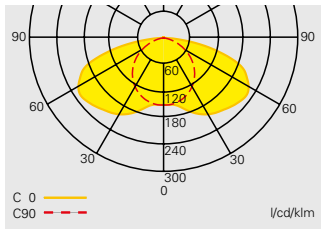

1

22011 CG-S with transparent cover

22011 CG-S with pictogram foil PR

| | |
|--|--|
| Viewing distance | 32 m |
| Luminous flux Φ_E/Φ_N at the end of rated operating time | 75 % |
| Housing material | Polycarbonate (850 °C glow wire resistant) |
| Weight incl. cover | 0.80 kg |
| Housing colour | Grey |
| Type of mounting | Wall mounting (RZ and SL), ceiling mounting (SL) |
| Connection terminals | Loop terminals 3 x 2.5 mm ² |
| Connection voltage | 220 - 2400 V, 50/60 Hz, 176 - 275 V DC |
| Current consumption - battery operation (220 V) | 30 mA |
| Power consumption mains operation | 16 VA |
| Permissible temperature range | -10 °C ... +40 °C |
| Light source | 8W/T16, 450 lm |

Ordering details

| Type | Scope of supply | Order No. |
|---|---|-------------|
| 22011 CG-S set acc. to ISO 7010 | Luminaire housing with quick-mounting set and cover, with CEWA GUARD monitoring and 20-digit address switch incl. 3 pictogram foils PL, PR and PU | 40071354550 |
| 22011 CG-S IP54 set acc. to ISO 7010 | Luminaire housing with quick-mounting set, IP54 set and cover, with CEWA GUARD monitoring and 20-digit address switch incl. 3 pictogram foils PL, PR and PU | 40071354551 |

Accessories

For accessories see page 1.68

Planning help for 22011 CG-S for E = 1.0 lx (0.5 lx) with transparent cover

Measuring level 0.02 m, maintenance factor MF = 80 %, battery operation, distances in m

Planning help for 22011 CG-S for E = 1.0 lx (0.5 lx) with opaque cover

Measuring level 0.02 m, maintenance factor MF = 80 %, battery operation, distances in m

Light distribution curve 22011 CG-S with opaque cover