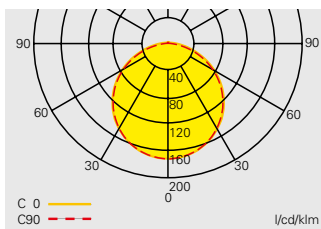

Accessories

For accessories see page 1.68

Planning help for 22011 CG-S for E = 1.0 lx (0.5 lx) with transparent cover

Measuring level 0.02 m, maintenance factor MF = 80 %, battery operation, distances in m

Light distribution curve 22011 CG-S with transparent cover

| Mounting height [m] | Types of mounting | L1 | L2 | L3 | L4 |
|---------------------|---------------------|-----------|------------|-----------|-------------|
| 2.5 | Ceiling mounting | 3.0 (3.7) | 7.4 (9.0) | 4.6 (5.9) | 11.8 (14.4) |
| 3.0 | Escape route centre | 3.1 (4.0) | 8.0 (9.8) | 4.9 (6.3) | 12.6 (15.6) |
| 4.0 | | 3.2 (4.4) | 8.6 (11.2) | 5.0 (6.8) | 13.6 (17.4) |
| 5.0 | | 2.9 (4.5) | 8.8 (12.0) | 4.7 (7.0) | 14.0 (18.6) |
| 6.0 | | 2.2 (4.4) | 8.6 (12.4) | 4.0 (6.9) | 13.8 (19.4) |
| 7.0 | | 0.8 (4.0) | 7.8 (12.6) | 0.9 (6.6) | 12.8 (19.8) |
| 2.0 | Wall mounting | 2.8 (3.3) | 6.6 (7.6) | 3.3 (4.0) | 8.0 (9.6) |
| 2.5 | | 2.8 (3.4) | 6.8 (8.0) | 3.1 (4.0) | 8.0 (9.8) |
| 3.0 | | 2.7 (3.4) | 6.8 (8.2) | 0.1 (3.8) | 7.6 (9.6) |
| 3.0 | Ceiling mounting | 2.4 (3.4) | 8.0 (9.8) | 5.5 (6.5) | 12.0 (14.8) |
| 4.0 | Room illumination | 2.4 (4.4) | 8.6 (11.0) | 5.5 (5.5) | 13.8 (17.0) |
| 5.0 | | 2.4 (4.4) | 9.2 (12.2) | 4.5 (5.5) | 14.6 (18.2) |
| 6.0 | | 1.8 (4.4) | 9.2 (12.8) | 3.6 (5.5) | 15.2 (19.4) |
| 7.0 | | 0.7 (3.7) | 8.8 (12.8) | 0.7 (5.2) | 15.2 (21.0) |

Planning help for 22011 CG-S for E = 1.0 lx (0.5 lx) with opaque cover

Measuring level 0.02 m, maintenance factor MF = 80 %, battery operation, distances in m

Light distribution curve 22011 CG-S with opaque cover