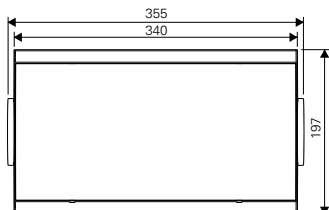

55011 CG-S with transparent cover

55011 CG-S with cover PR

55011 CG-S with structured cover

55011 CG-S with opaque cover

Viewing distance	32 m
Luminous flux Φ_E/Φ_N at the end of rated operating time	75 %
Housing material	Polycarbonate (850 °C glow wire resistant)
Weight incl. cover	0.85 kg
Housing colour	Grey
Type of mounting	Wall mounting (RZ and SL), ceiling mounting (SL)
Connection terminals	Loop terminals 3 x 2.5 mm ²
Connection voltage	220 - 240 V, 50/60 Hz 176 - 275 V DC
Current consumption - battery operation (220 V)	30 mA
Power consumption mains operation	16 VA
Permissible temperature range	-10 °C to +40 °C
Light source	8 W/T16, 450 lm

Ordering details

Type	Scope of supply	Order No.
55011 CG-S	Luminaire housing without cover, without quick-mounting set, with CEWA GUARD monitoring and 20-digit address switch	40071345953
Cover SL	Transparent cover	40071345985
Opaque cover	Opaque cover	40071345986
Structured cover	Cover with silkscreening	40071348223
Cover PL acc. to ISO 7010	Cover with silkscreened pictogram	40071354130
Cover PR acc. to ISO 7010	Cover with silkscreened pictogram	40071354131
Cover PU acc. to ISO 7010	Cover with silkscreened pictogram	40071354132
Quick-mounting set	Quick-mounting set with terminals and distance plates	40071345980