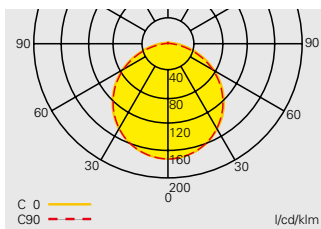

55011 CG-S with transparent cover

55011 CG-S with cover PR

55011 CG-S with structured cover

55011 CG-S with opaque cover

Viewing distance	32 m
Luminous flux Φ_E/Φ_N at the end of rated operating time	75 %
Housing material	Polycarbonate (850 °C glow wire resistant)
Weight incl. cover	0.85 kg
Housing colour	Grey
Type of mounting	Wall mounting (RZ and SL), ceiling mounting (SL)
Connection terminals	Loop terminals 3 x 2.5 mm ²
Connection voltage	220 - 240 V, 50/60 Hz 176 - 275 V DC
Current consumption - battery operation (220 V)	30 mA
Power consumption mains operation	16 VA
Permissible temperature range	-10 °C to +40 °C
Light source	8 W/T16, 450 lm

Accessories

For accessories see page 1.68

Planning help for 55011 CG-S for E = 1.0 lx (0.5 lx) with transparent cover

Measuring level 0.02 m, maintenance factor MF = 80 %, battery operation, distances in m

Light distribution curve 55011 CG-S with transparent cover

Mounting height [m]	Types of mounting	L1	L2	L3	L4
2.5	Ceiling mounting	3.0 (3.7)	7.4 (9.0)	4.6 (5.9)	11.8 (14.4)
3.0	Escape route centre	3.1 (4.0)	8.0 (9.8)	4.9 (6.3)	12.6 (15.6)
4.0		3.2 (4.4)	8.6 (11.2)	5.0 (6.8)	13.6 (17.4)
5.0		2.9 (4.5)	8.8 (12.0)	4.7 (7.0)	14.0 (18.6)
6.0		2.2 (4.4)	8.6 (12.4)	4.0 (6.9)	13.8 (19.4)
7.0		0.8 (4.0)	7.8 (12.6)	0.9 (6.6)	12.8 (19.8)
2.0	Wall mounting	2.8 (3.3)	6.6 (7.6)	3.3 (4.0)	8.0 (9.6)
2.5		2.8 (3.4)	6.8 (8.0)	3.1 (4.0)	8.0 (9.8)
3.0		2.7 (3.4)	6.8 (8.2)	0.1 (3.8)	7.6 (9.6)
3.0	Ceiling mounting	2.4 (3.4)	8.0 (9.8)	5.5 (6.5)	12.0 (14.8)
4.0	Room illumination	2.4 (4.4)	8.6 (11.0)	5.5 (5.5)	13.8 (17.0)
5.0		2.4 (4.4)	9.2 (12.2)	4.5 (5.5)	14.6 (18.2)
6.0		1.8 (4.4)	9.2 (12.8)	3.6 (5.5)	15.2 (19.4)
7.0		0.7 (3.7)	8.8 (12.8)	0.7 (5.2)	15.2 (21.0)

Planning help for 55011 CG-S for E = 1.0 lx (0.5 lx) with opaque cover

Measuring level 0.02 m, maintenance factor MF = 80 %, battery operation, distances in m

Light distribution curve 55011 CG-S with opaque cover