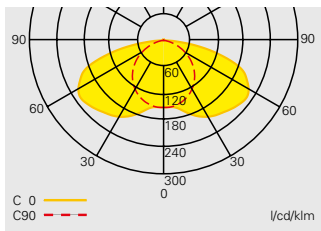

55011 CG-S with transparent cover

55011 CG-S with cover PR

55011 CG-S with structured cover

55011 CG-S with opaque cover

Viewing distance	32 m
Luminous flux Φ_E/Φ_N at the end of rated operating time	75 %
Housing material	Polycarbonate (850 °C glow wire resistant)
Weight incl. cover	0.85 kg
Housing colour	Grey
Type of mounting	Wall mounting (RZ and SL), ceiling mounting (SL)
Connection terminals	Loop terminals 3 x 2.5 mm ²
Connection voltage	220 - 240 V, 50/60 Hz 176 - 275 V DC
Current consumption - battery operation (220 V)	30 mA
Power consumption mains operation	16 VA
Permissible temperature range	-10 °C to +40 °C
Light source	8 W/T16, 450 lm

Ordering details

Type	Scope of supply	Order No.
55011 CG-S	Luminaire housing without cover, without quick-mounting set, with CEWA GUARD monitoring and 20-digit address switch	40071345953
Cover SL	Transparent cover	40071345985
Opaque cover	Opaque cover	40071345986
Structured cover	Cover with silkscreening	40071348223
Cover PL acc. to ISO 7010	Cover with silkscreened pictogram	40071354130
Cover PR acc. to ISO 7010	Cover with silkscreened pictogram	40071354131
Cover PU acc. to ISO 7010	Cover with silkscreened pictogram	40071354132
Quick-mounting set	Quick-mounting set with terminals and distance plates	40071345980

Accessories

For accessories see page 1.68

Planning help for 55011 CG-S for E = 1.0 lx (0.5 lx) with transparent cover

Measuring level 0.02 m, maintenance factor MF = 80 %, battery operation, distances in m

Planning help for 55011 CG-S for E = 1.0 lx (0.5 lx) with opaque cover

Measuring level 0.02 m, maintenance factor MF = 80 %, battery operation, distances in m

Light distribution curve 55011 CG-S with opaque cover