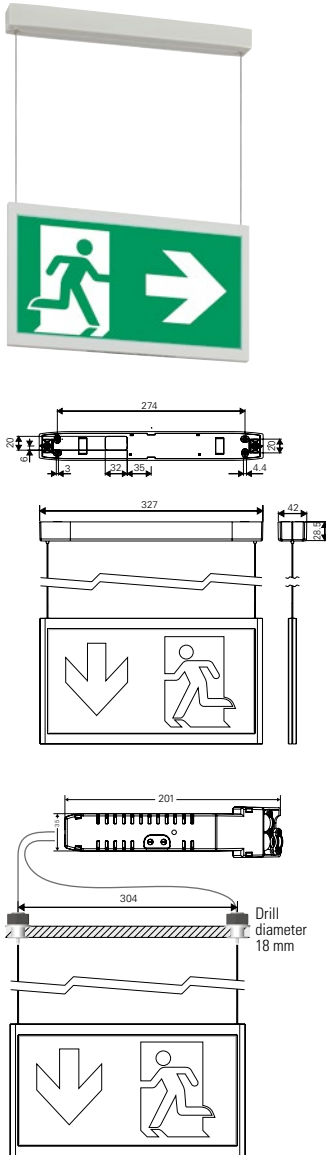

GuideLed 11025, 11026 CG-S

- Escape sign panel luminaire in LED technology for ceiling installation
- Slender design with pictogram width of only 12 mm
- Very good perceptibility on account of high luminance of the white contrasting colour > 500 cd/m² in keeping with standard ISO 3864-1 and high uniformity $L_{min}/L_{max} > 0.8$
- Increased safety by use of 3-chip LEDs
- Reduced battery costs on account of especially low power consumption
- Low operating costs on account of low effective power of 2.9W only (1.9W one-sided, radiating)
- Minimum service requirement due to high service life of the LEDs (50,000 hours)

GuideLed 11025 CG-S

GuideLed 11026 CG-S

Viewing distance	30 m
Luminous flux Φ_E/Φ_N at the end of rated operating time	100 %
Housing material	PC, PMMA
Housing colour	Light grey RAL 7035
Weight	0.81 kg (11025 LED CG-S) 0.93 kg (11026 LED CG-S)
Type of mounting	Suspended installation (max. 1.5 m)
Connection terminal	Clamp terminal 2.5 mm ²
Connection voltage	220 - 240 V AC, 50/60 Hz 176 V - 275 V DC
Current consumption - battery operation (220 V)	one-sided 11 mA – two-sided 17 mA
Power consumption mains operation (apparent power / effective power)	one-sided 5.0 VA / 2.6 W two-sided 7.1 VA / 4.1 W
Permissible ambient temperature	-20 °C to +40 °C
Light source	LED batten with 3-chip LEDs

Ordering details - fastening set

Scope of supply	Order No.
Rope installation set for 11025 CG-S with LED supply and CG-S technology (20 addresses) integrated in the canopy	40071353619
Rope installation set for GuideLed 11026/11026 CG-S with ceiling rope holder, LED supply and CG-S technology (20 addresses) integrated in a housing with strain relief	40071353640