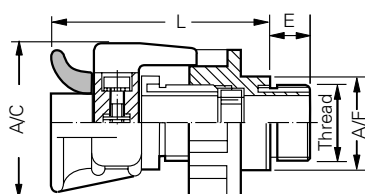

Trumpet shaped cable gland

Technical data

Ex-e Trumpet shaped cable gland

Marking accd. to 2014/34/EU	⊕ II 2 G Ex e II / ⊕ II 2 D Ex tD A21 IP66
EC-Type Examination Certificate	PTB 00 ATEX 3121
IEC-Ex Certificate of Conformity	IECEx BKI 08.0007
Marking accd. to IECEx	Ex e II / Ex tD A21 IP66 T85°C
Permissible ambient temperature	-40 °C up to +85 °C
Degree of protection accd. to EN 60529	IP66
Enclosure material	Polyamide

Ordering details

Thread	A/C mm	L mm	E mm	Ø Cable mm	A/F mm	Weight approx. kg	OU	Order No.
Ordering details Trumpet shaped cable gland								
M20 x 1.5	47	64	15	8 – 13	27	0.057	10	GHG 960 1949 R0111
M25 x 1.5	51	65	15	11 – 16	32	0.070	10	GHG 960 1949 R0112
M32 x 1.5	68	80	15	15 – 20	41	0.140	10	GHG 960 1949 R0113
M40 x 1.5	81	86	15	19 – 27	50	0.194	10	GHG 960 1949 R0114
M50 x 1.5	96	95	16	28 – 34	60	0.333	1	GHG 960 1949 R0115
M63 x 1.5	107	105	16	38 – 46	75	0.742	1	GHG 960 1949 R0116

The order No. will show 1 pcs.

Please note that only order units (OU) can be ordered.

Dimension drawing

Trumpet shaped cable gland